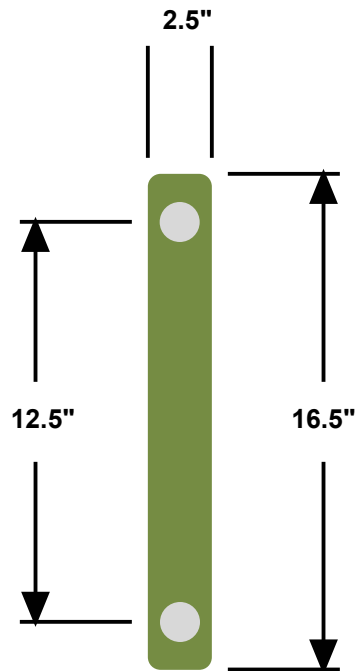

E-POD SYSTEM 3000 Specs

Mounting Foot Print