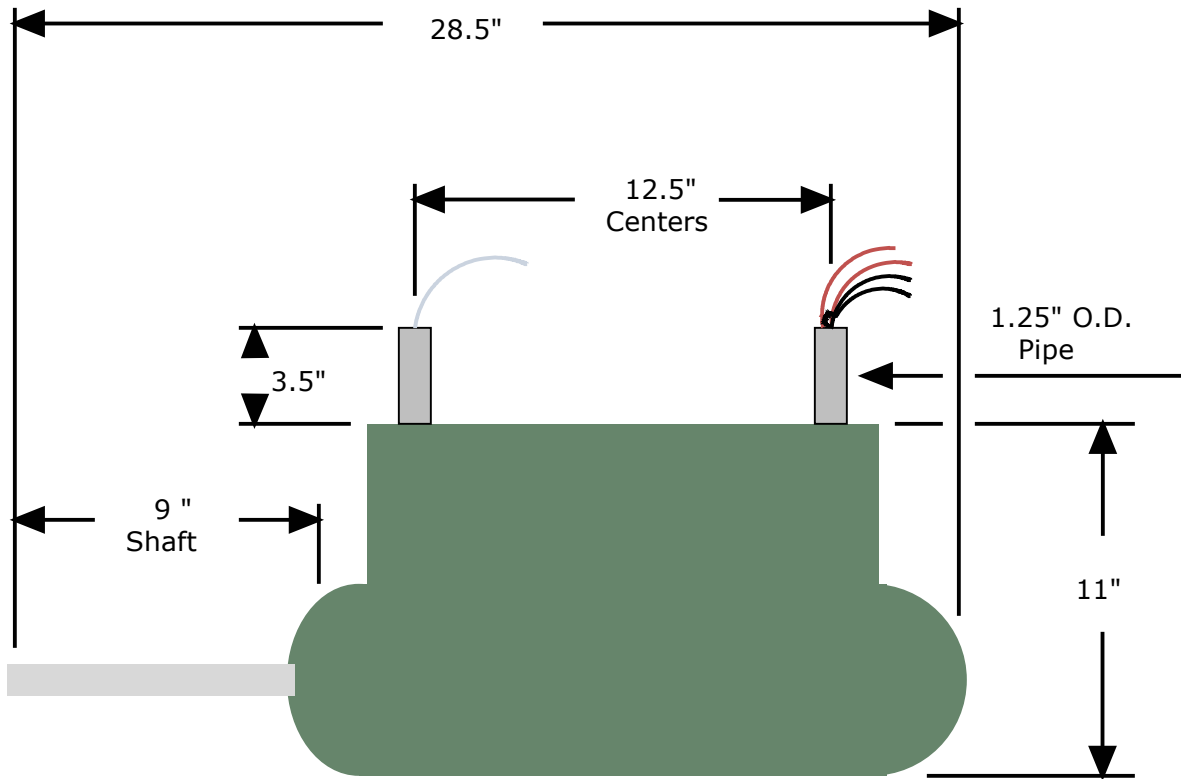

E-POD SYSTEM 3000 Specs

Mounting Foot Print